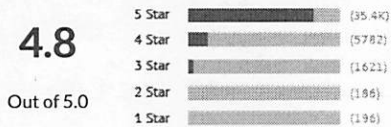

Overall Rating

95%
of customers that buy from this merchant give them a 4 or 5-Star rating

Write a review about this product ▶