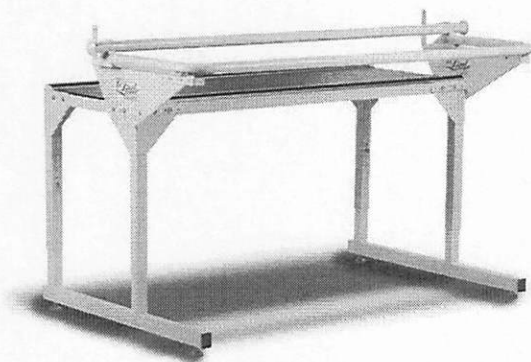

(https://www.sewingmachinesplus.com/cgi-sewingmachinesplus/sb/order.cgi?storeid=*1a55e44c50ad4a9e18c062cfd94a56&function=show)

Events/Classes (/Events.php) Locations (/contact-us.php#directions)

Order Status (/trackorder.php) Contact Us (/contact-us.php)

Sign In (https://www.sewingmachinesplus.com/cgi-

sewingmachinesplus/sb/registration.cgi?func=2&storeid=*1a55e44c50ad4a9e18c062cfd94a56&fromid=order.cgi)

What are you looking for?

PRODUCTS BRANDS ▾ BROWSE HISTORY ▾ Why Shop with Us?

(http://www.shopperapproved.com/reviews/SewingMachinesPlus.com/)

Call: 800-401-8151

$49 Free Shipping*

Pay no Sales Tax!*

60 Day Money Back

Financing

Tech Support

Free Shipping to California [See details](#)

On orders over $49. Most orders ship same day and are delivered within 3-7 days.

(/cdn.sewingmachinesplus.com/media/products/handi_quilter/s4737300001/watermarked/1.jpg)

HANDI QUILTER
SKU: SMP-4737300001

Handi Quilter Little Foot Quilting Frame

List Price: ~~$1,595.00~~

Sale Price: **$1,295.00**

You Save $300 [19%]

Add To My Bag

Klarna Financing

Pay as low as **$61/mo.** with Klarna.

[See if you're prequalified](#)

Synchrony Financing

Or **$71.94/mo*** for 18mos**.

<https://www.sewingmachinesplus.com/service.php#fin>

[Get Approved For Financing](#)

Step 1:

Add the optional HQ Little Buddy Frame Kit?

prev next

Item ships from our location. Ground shipments usually arrive within 3-7 days. (/customer-service.php#processing-shipping) Free Shipping to the Continental USA! (/customer-service.php#processing-shipping)

Condition: Brand New

Have you seen this item for less?

CUSTOMERS ALSO BOUGHT

(http://www.sewingmachinesplus.com/cgi-sewingmachinesplus/sb/order.cgi?storeid=*1a55e44c50ad4a9e18c062cfd94a56&function=show)